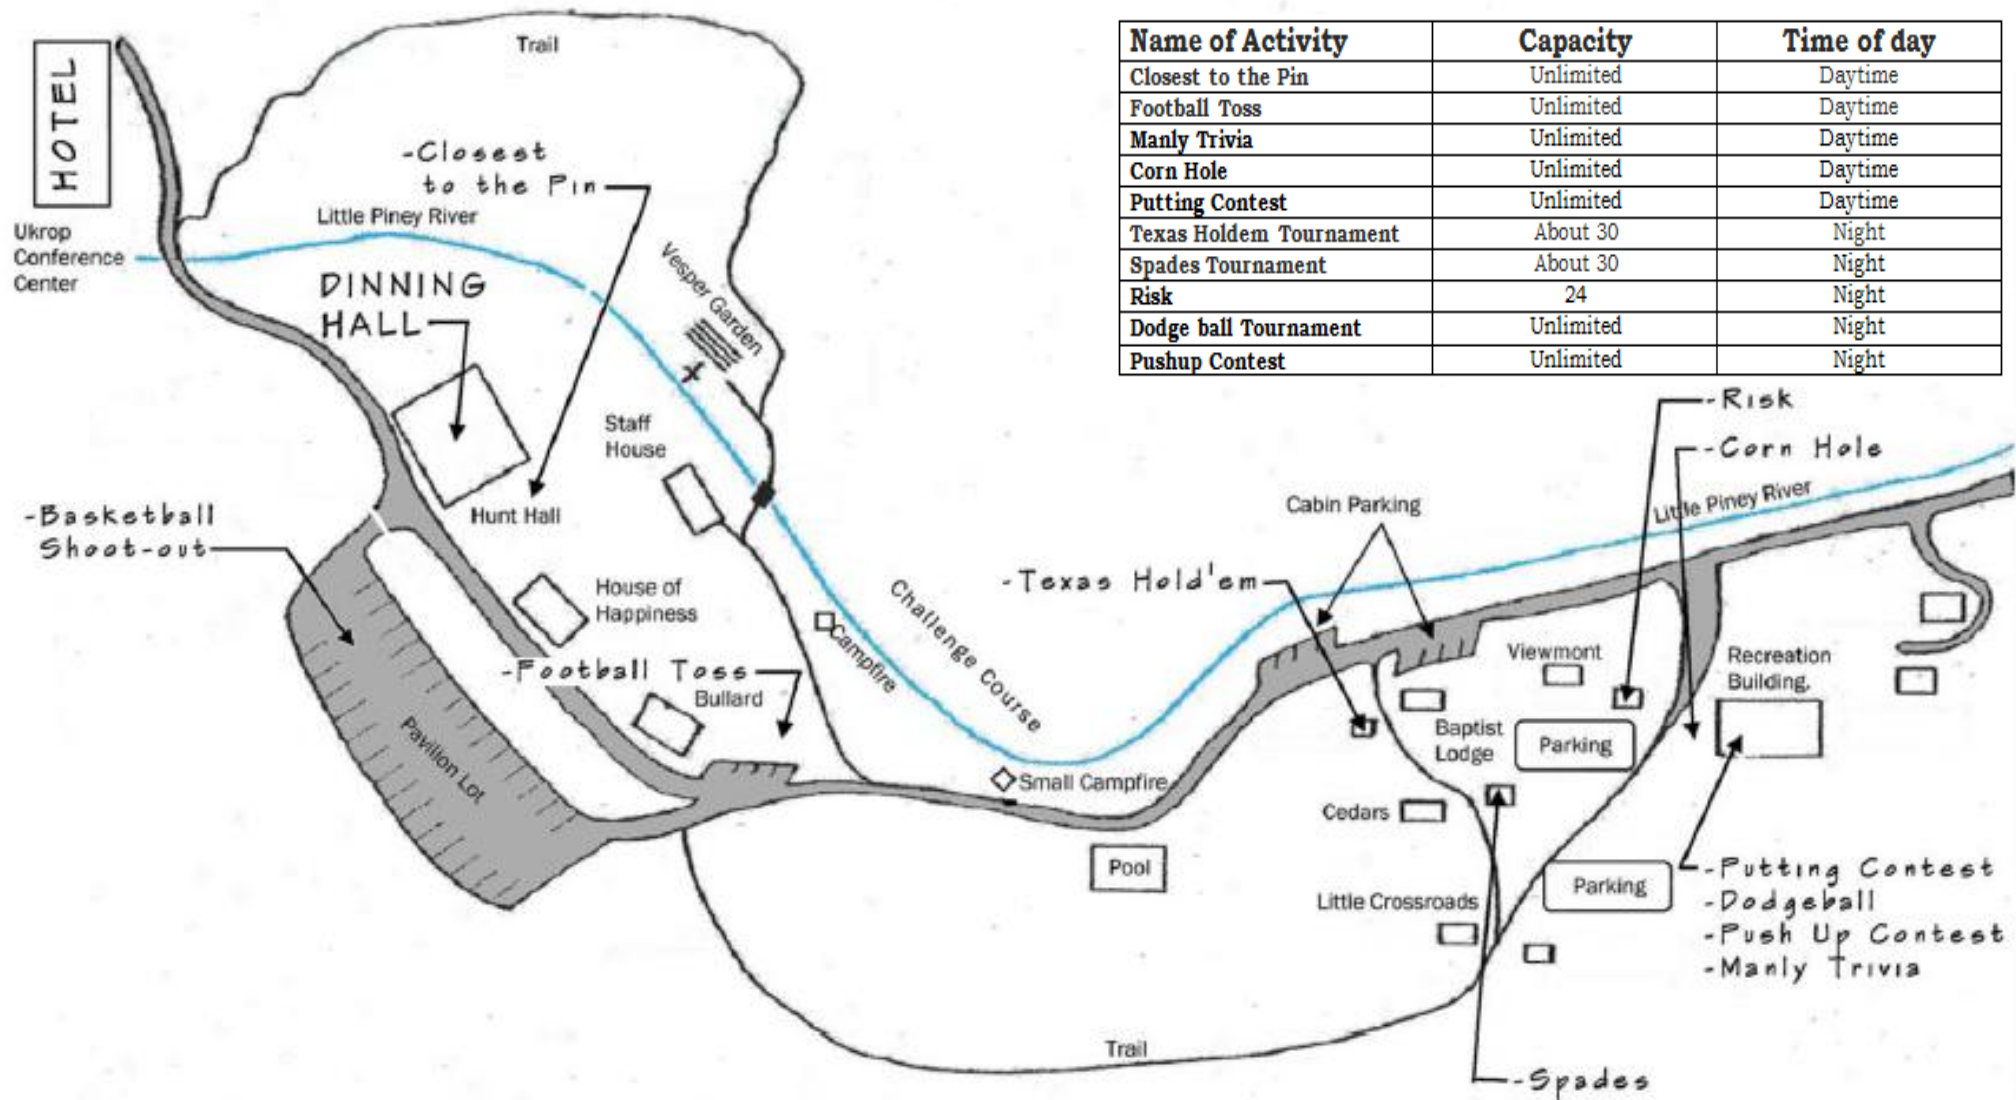

CROSSROADS FACILITY MAP

Name of Activity	Capacity	Time of day
Closest to the Pin	Unlimited	Daytime
Football Toss	Unlimited	Daytime
Manly Trivia	Unlimited	Daytime
Corn Hole	Unlimited	Daytime
Putting Contest	Unlimited	Daytime
Texas Hold'em Tournament	About 30	Night
Spades Tournament	About 30	Night
Risk	24	Night
Dodge ball Tournament	Unlimited	Night
Pushup Contest	Unlimited	Night