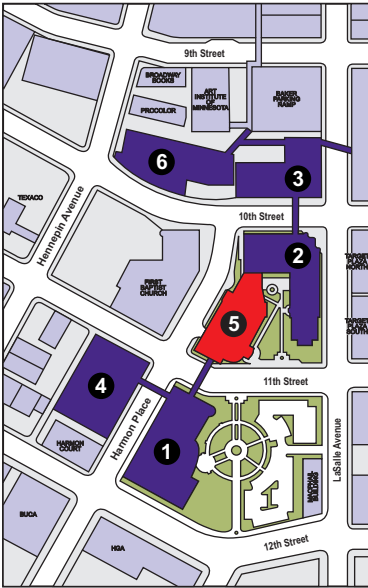

UNIVERSITY of ST. THOMAS

Minneapolis Campus
1000 LaSalle Avenue
Minneapolis, Minnesota 55403

1. School of Law (MSL)
2. Terrence Murphy Hall (TMH)
  College of Business
3. Opus Hall (MOH)
  School of Education
4. Parking at 11th Street
  and Harmon Place
5. Schulze Hall (SCH)
  (opening Fall 2005)
  Schulze School of
  Entrepreneurship
6. West Metropolitan
  Education Program
  (with underground
  parking garage)