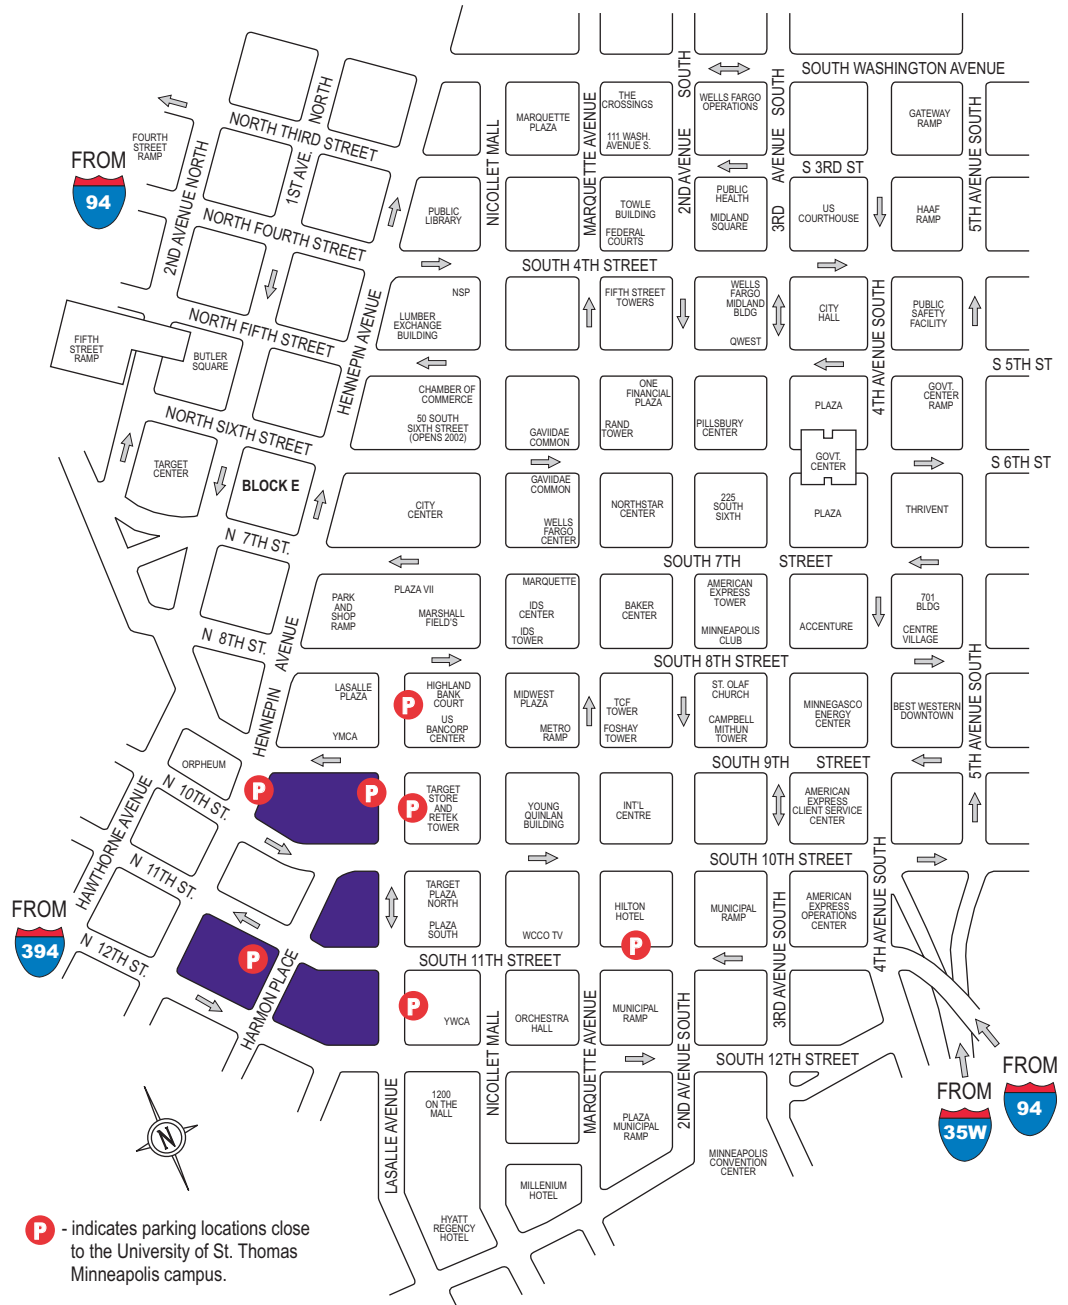

## FROM THE WEST

OPTION ONE: I-394 East to I-394 Downtown Exit to 12th Street North (exit 9A); to LaSalle Avenue; turn left (north) on LaSalle Avenue to 11th Street; turn left (west) on 11th Street. The campus will be on your right.

OPTION TWO: I-94 East to Downtown Exit to 4th Street; take Fourth Street to First Avenue; turn right on First Avenue to 10th Street; turn left on 10th Street to LaSalle Avenue; turn right on LaSalle Avenue to 11th Street; turn right on 11th Street. The campus will be on your right.

## FROM THE SOUTH

I-35W North to Downtown Exits to 11th Street / Grant Street Exit (exit 16A); turn left. West on 11th Street to LaSalle Avenue (one block past Nicollet Mall). Cross LaSalle Avenue. Campus will be on your right.

## FROM THE NORTH

I-35W South to West I-94. West on I-94 to 11th Street Exit. West on 11th Street to LaSalle Avenue (one block past Nicollet Mall). Cross LaSalle Avenue. Campus will be on your right.