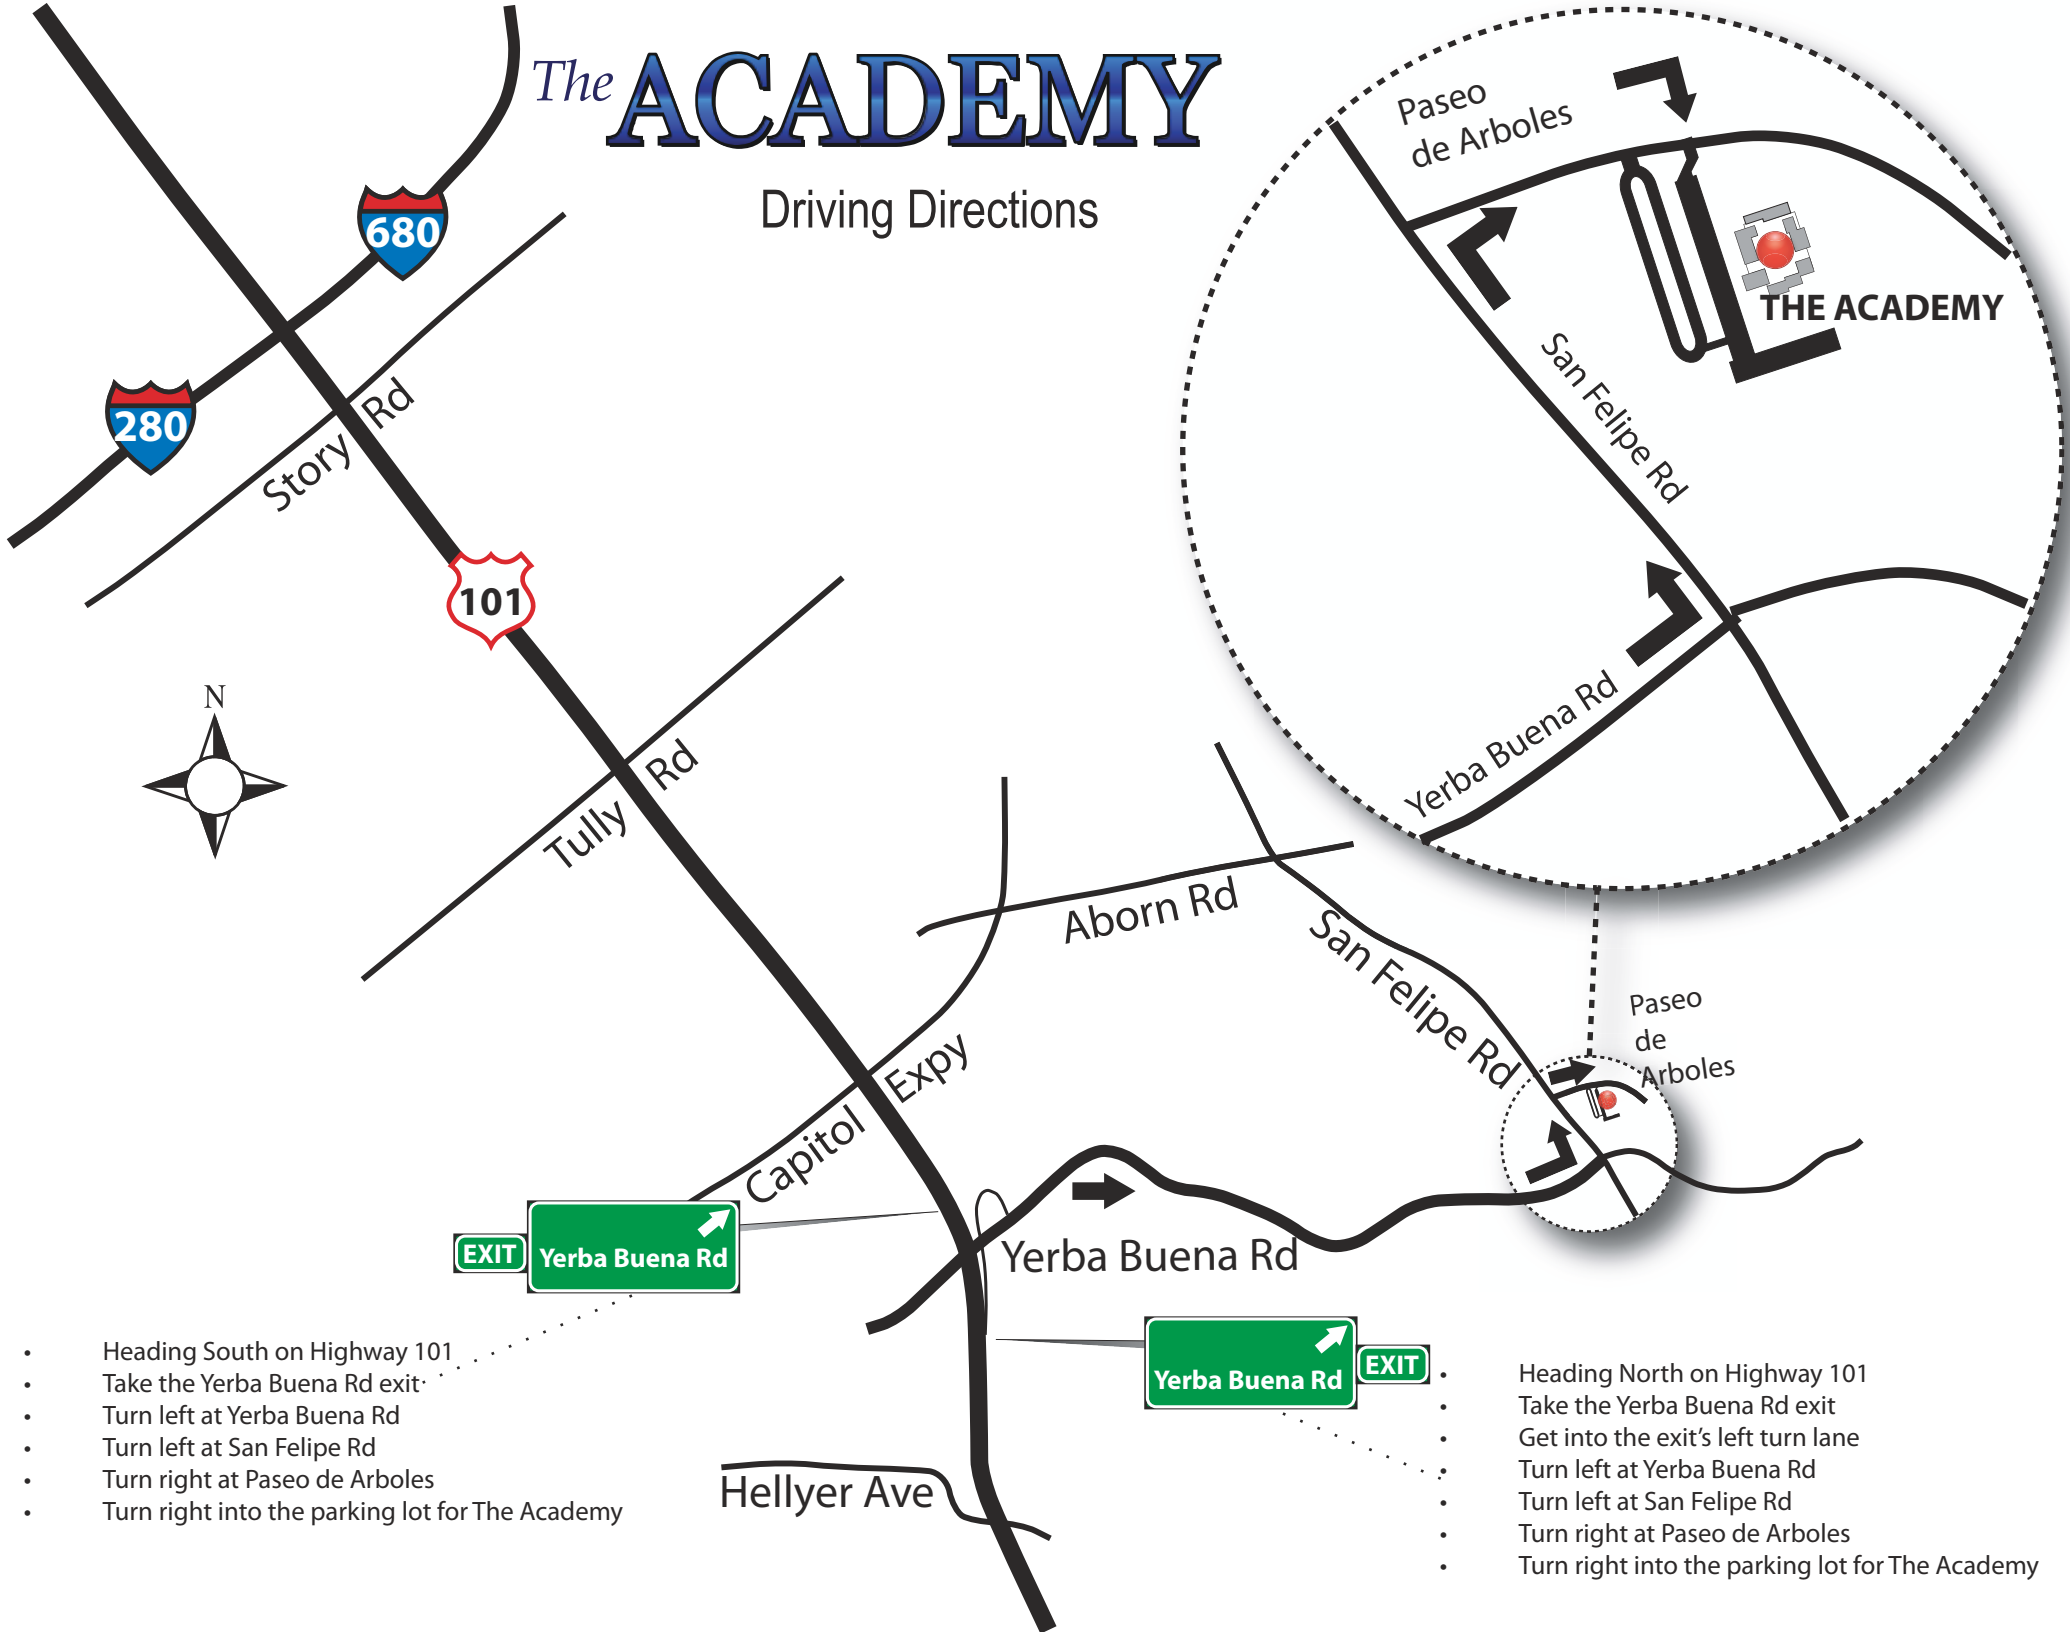

The ACADEMY

Driving Directions

- Heading South on Highway 101
- Take the Yerba Buena Rd exit
- Turn left at Yerba Buena Rd
- Turn left at San Felipe Rd
- Turn right at Paseo de Arboles
- Turn right into the parking lot for The Academy

- Heading North on Highway 101
- Take the Yerba Buena Rd exit
- Get into the exit's left turn lane
- Turn left at Yerba Buena Rd
- Turn left at San Felipe Rd
- Turn right at Paseo de Arboles
- Turn right into the parking lot for The Academy