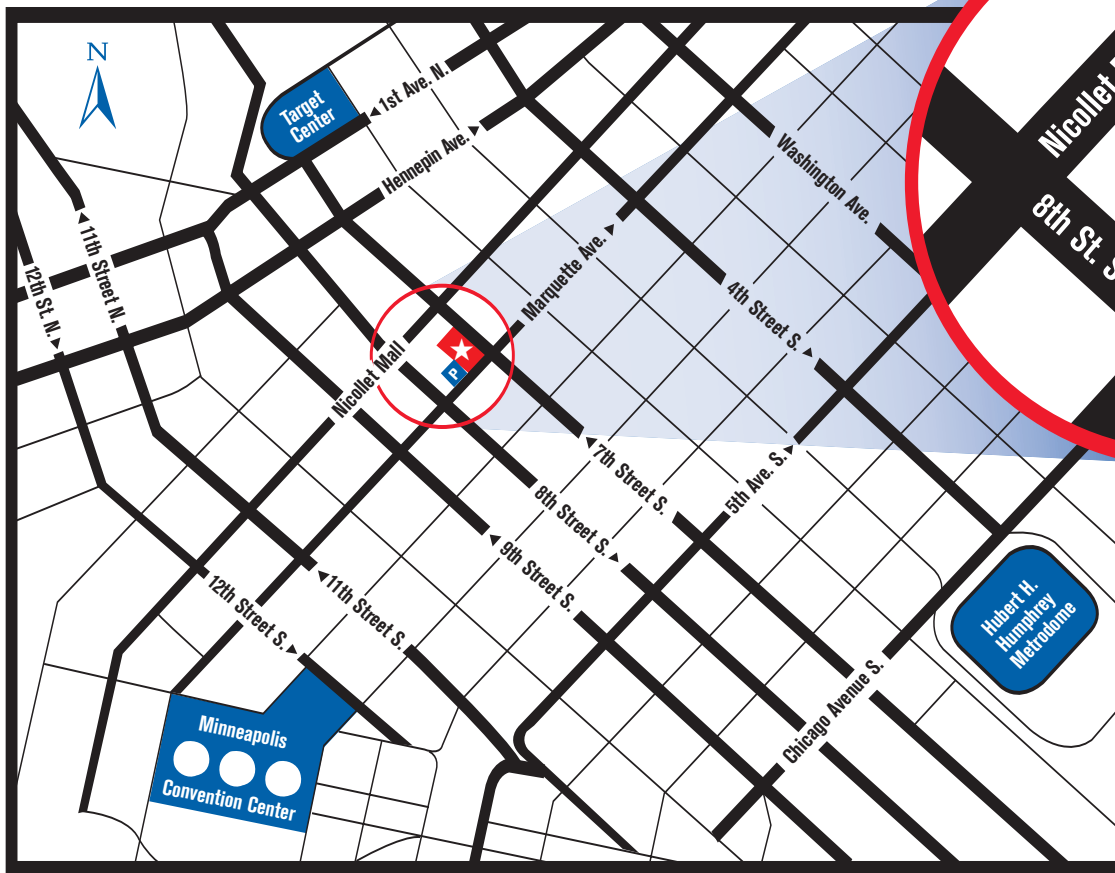

MINNEAPOLIS
THE MARQUETTE
 HOTEL

**THE
 MARQUETTE
 HOTEL**
 The Best Hotel
 in Minneapolis
 for Business
 and Pleasure!

FROM THE NORTH:

Take I-94 South/East to the 4th Street exit (#230). Continue straight onto 4th Street North. Turn Right onto 1st Avenue North. Turn left onto 8th Street North. Turn left onto Marquette Avenue.

FROM THE EAST:

Take I-94 West toward Minneapolis. Take the 11th Street exit (#233A). Turn slight left to take the 11th Street ramp. Turn slight left onto 11th Street South. Turn right onto Marquette Avenue.

FROM THE WEST:

Take I-394 East toward Minneapolis. Take the 12th Street North exit (#9A). Turn slight right onto 12th Street North. Turn left onto Hennepin Avenue. Turn right onto 8th Street South. Turn left onto Marquette Avenue.

P PARKING: Recommended in the IDS Parking Lot on Marquette Avenue. The entrance is on the left between 8th and 7th Streets.