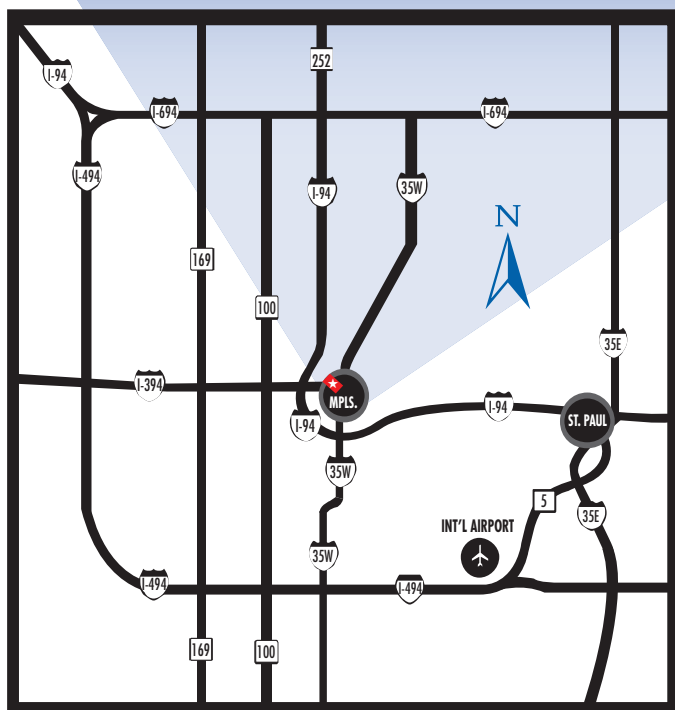

MINNEAPOLIS
THE MARQUETTE
 HOTEL

**THE
 MARQUETTE
 HOTEL**
 The Best Hotel
 in Minneapolis
 for Business
 and Pleasure!

FROM THE NORTH:

Take I-94 South/East to the 4th Street exit (#230). Continue straight onto 4th Street North. Turn Right onto 1st Avenue North. Turn left onto 8th Street North. Turn left onto Marquette Avenue.

FROM THE SOUTH (AIRPORT):

Take I-494 West from the Minneapolis Airport. Take the I-35 North exit and go north on I-35. Merge onto MN-65 North via the exit (on the left) toward DOWNTOWN EXITS. Take the MN-65/5th Avenue South exit on the left. Turn slight left onto South 5th Avenue/MN-65 North/5th Avenue South. Turn left onto 9th Street South. Turn right onto Marquette Avenue.

FROM THE EAST:

Take I-94 West toward Minneapolis. Take the 11th Street exit (#233A). Turn slight left to take the 11th Street ramp. Turn slight left onto 11th Street South. Turn right onto Marquette Avenue.

FROM THE WEST:

Take I-394 East toward Minneapolis. Take the 12th Street North exit (#9A). Turn slight right onto 12th Street North. Turn left onto Hennepin Avenue. Turn right onto 8th Street South. Turn left onto Marquette Avenue.